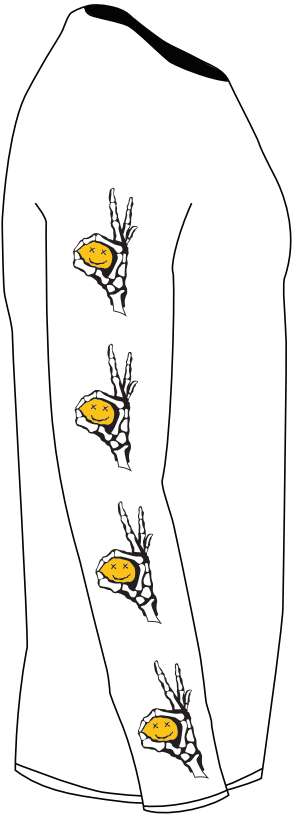

Product-Name: Smile

Client: Ian Rogers

Factory: InstaCustoms

Style: H400

Season: Fall 2019

Fit Block: Long sleeve T-shirt (classic fit)

Size: Large

Designer: Jonathan Mancor

Fabric: 100% Cotton

Date: 11/11/2019

DE  IL'S DRAW

DONT FOLD

ITS NOT OVER YET