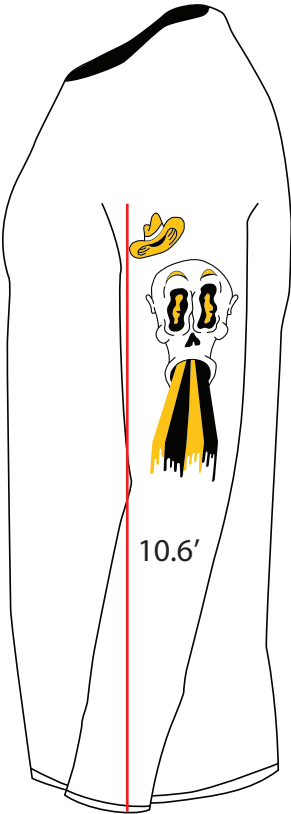

Product-Name: Smile

Client: Ian Rogers

Factory: InstaCustoms

Style: H400

Season: Fall 2019

Fit Block: Long sleeve T-shirt (classic fit)

Size: Large

Designer: Jonathan Mancor

Fabric: 100% Cotton

Date: 11/11/2019

DE  IL'S DRAW

DONT FOLD

ITS NOT OVER YET