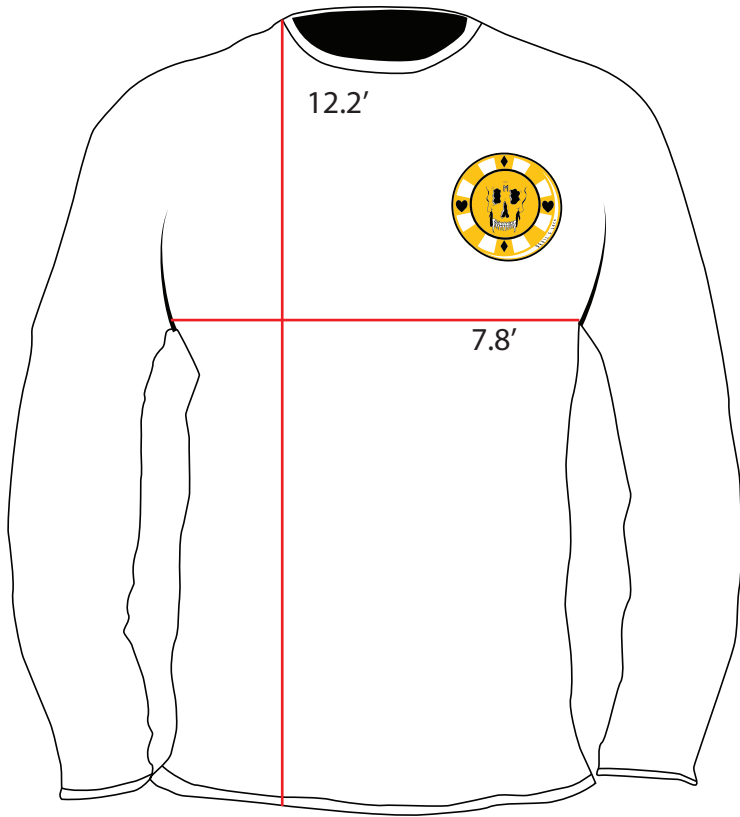

Product-Name: Smile

Client: Ian Rogers

Factory: InstaCustoms

Style: H400

Season: Fall 2019

Fit Block: Long sleeve T-shirt (classic fit)

Size: Large

Designer: Jonathan Mancor

Fabric: 100% Cotton

Date: 11/11/2019

DE  IL'S DRAW

DONT FOLD

ITS NOT OVER YET