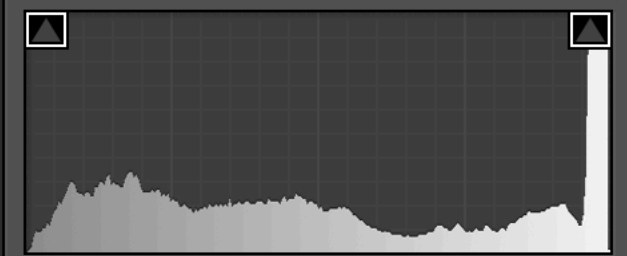

▼ Navigator FIT FILL 1:1 1:4

IMG\_0829.CR2  
1/100 sec at f / 22, ISO 1250  
54 mm (18-270mm)

Before

After

Histogram

ISO 1250 54 mm f / 22 1/100 sec

Original Photo

Basic

Treatment: Color Black & White

Profile: Adobe Standard B&W

WB: As Shot

Temp 5,600  
Tint +1

Tone Auto

Exposure -0.60  
Contrast +23

Highlights 0  
Shadows 0  
Whites +56  
Blacks +24

Presence

Texture 0  
Clarity +57  
Dehaze 0

Vibrance 0  
Saturation 0

Tone Curve

Sync... Reset

▼ Presets +

- ▶ Color
- ▶ Creative
- ▶ B&W

- ▶ Curve
- ▶ Grain
- ▶ Sharpening
- ▶ Vignetting

▼ Snapshots +