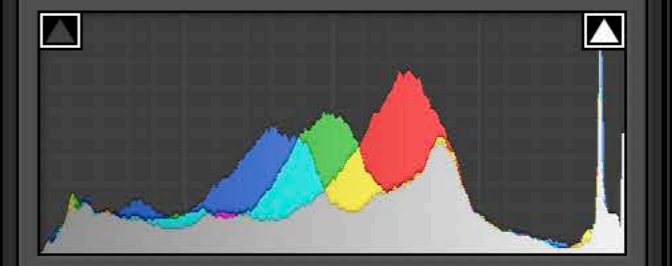

IMG\_0767.CR2  
1/30 sec at f / 22, ISO 1000  
18 mm (18-270mm)

Before After

Histogram ▼

ISO 1000 18 mm f / 22 1/30 sec

Original Photo

Basic ▼

Treatment: Color Black & White

Profile: Adobe Color

WB: As Shot

Temp 5,250  
Tint +3

Tone Auto

Exposure -0.85  
Contrast -15  
Highlights -51  
Shadows +12  
Whites -30  
Blacks +24

Presence

Texture 0  
Clarity +55  
Dehaze 0  
Vibrance +40  
Saturation 0

Tone Curve ▼